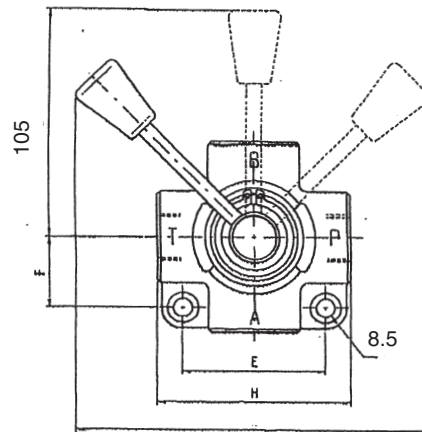

### 3-Way Diverter Valve

165

Open centre as standard. On request closed centre.

W.P. 250 Bar as standard. On request 330 Bar.

Add HP to the code and 15% to the price.

Also available as a 3DDV Double Diverter.

Code	LPM	B	ØD	E	F	G	H	M	Price
3 DV-G 3/8"	30	25	8.5	26	33	67	76	68	31.02
3 DV-G 1/2"	55	28	8.5	32	36	70	87	80	43.21
3 DV-G 3/4"	100	30	11	32	42	78	103	94	67.58
3 DV-G 3/4 HP	100	30	11	32	42	78	103	94	77.71

### 4-Way Diverter Valve

165

Closed centre as standard. On request open centre.

W.P. 250 Bar as standard. On request 330 Bar.

Add HP to the code and 15% to the price.

Also available as a 4DDV Double Diverter.