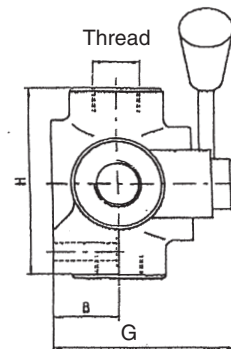

Code	LPM	B	ØD	E	F	G	H	M	Price
3 DV-G 3/8"	30	25	8.5	26	33	67	76	68	31.02
3 DV-G 1/2"	55	28	8.5	32	36	70	87	80	43.21
3 DV-G 3/4"	100	30	11	32	42	78	103	94	67.58
3 DV-G 3/4 HP	100	30	11	32	42	78	103	94	77.71

### 4-Way Diverter Valve

165

Closed centre as standard. On request open centre.

W.P. 250 Bar as standard. On request 330 Bar.

Add HP to the code and 15% to the price.

Also available as a 4DDV Double Diverter.