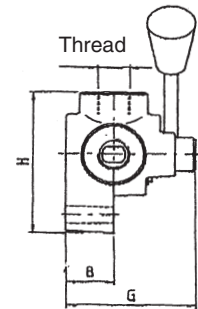

# CAST IRON DIVERTER VALVES

### 3-Way Diverter Valve

165

Open centre as standard. On request closed centre.

W.P. 250 Bar as standard. On request 330 Bar.

Add HP to the code and 15% to the price.

Also available as a 3DDV Double Diverter.

Code	LPM	B	ØD	E	F	G	H	M	Price
3 DV-G 3/8"	30	25	8.5	26	33	67	76	68	31.02
3 DV-G 1/2"	55	28	8.5	32	36	70	87	80	43.21
3 DV-G 3/4"	100	30	11	32	42	78	103	94	67.58
3 DV-G 3/4 HP	100	30	11	32	42	78	103	94	77.71

### 4-Way Diverter Valve

165

Closed centre as standard. On request open centre.

W.P. 250 Bar as standard. On request 330 Bar.

Add HP to the code and 15% to the price.

Also available as a 4DDV Double Diverter.