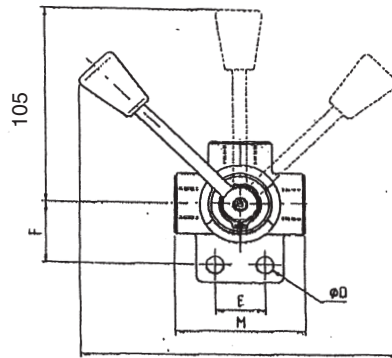

# CAST IRON DIVERTER VALVES

### 3-Way Diverter Valve

165

Open centre as standard. On request closed centre.

W.P. 250 Bar as standard. On request 330 Bar.

Add HP to the code and 15% to the price.

Also available as a 3DDV Double Diverter.

Code	LPM	B	ØD	E	F	G	H	M	Price
3 DV-G 3/8"	30	25	8.5	26	33	67	76	68	31.02
3 DV-G 1/2"	55	28	8.5	32	36	70	87	80	43.21
3 DV-G 3/4"	100	30	11	32	42	78	103	94	67.58
3 DV-G 3/4 HP	100	30	11	32	42	78	103	94	77.71

### 4-Way Diverter Valve

165

Closed centre as standard. On request open centre.

W.P. 250 Bar as standard. On request 330 Bar.

Add HP to the code and 15% to the price.

Also available as a 4DDV Double Diverter.