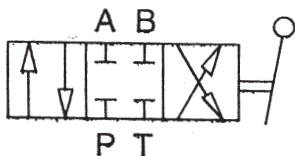

4-Way Diverter Valve

165